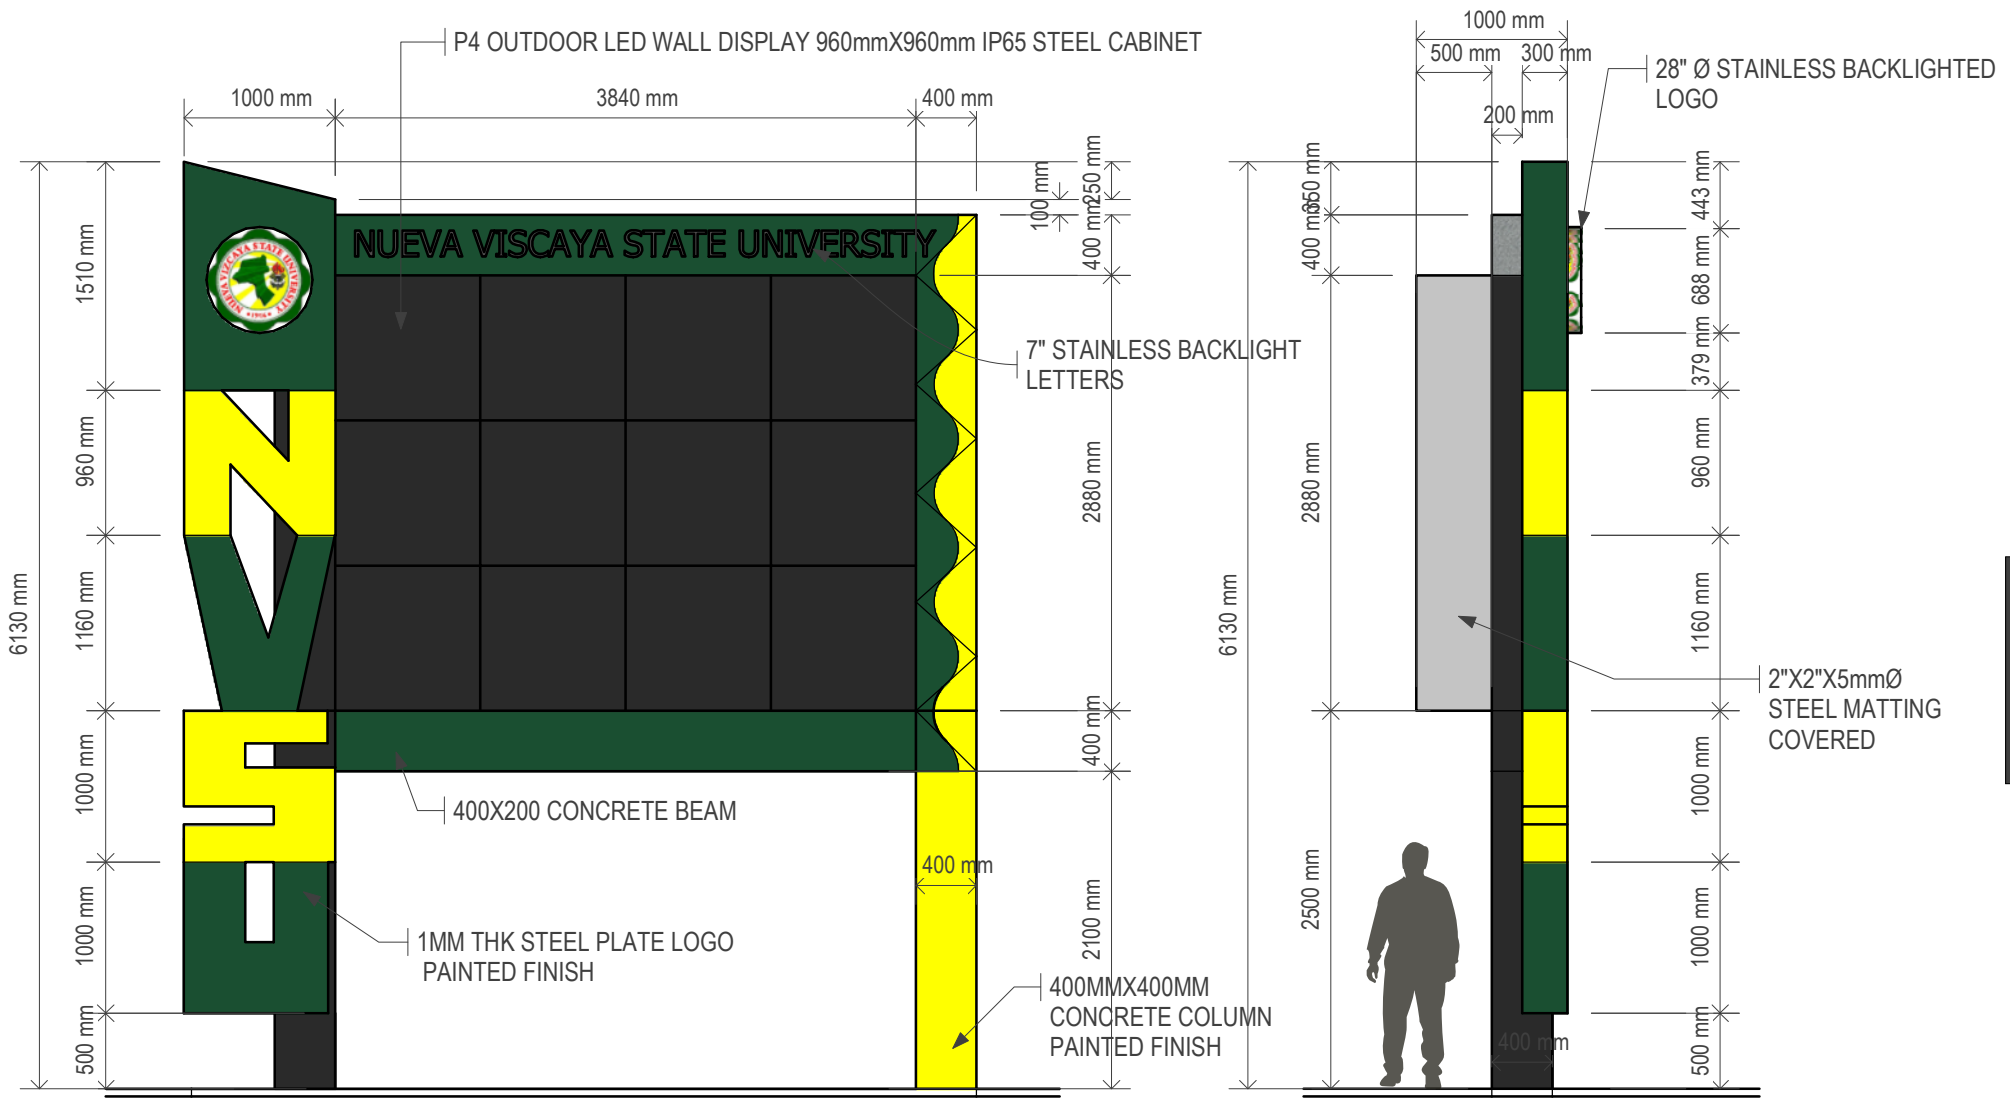

PERSPECTIVE

NVSU NUEVA VISCAYA

NVSU | 3.84M (W) X 2.88 M (H)

N | P4 OUTDOOR LED DISPLAY

FRONT ELEVATION

SIDE ELEVATION